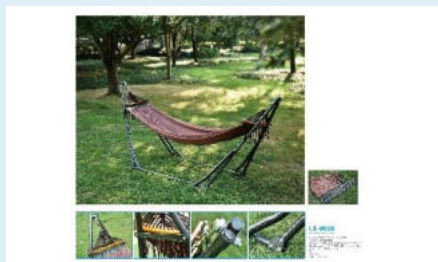

LS 8030

Adult Hammock

Size: 220 x 80 x 90 cm

***Nylon Hanging Net Bed + Black Iron
Tube Folding Bracket a Pair**

+ Net Bed Storage Bag

*Pack Qty: 1 Set G.W/N.W.: 7/6.5 KGS

MEAS: 115 X 18 X 15 CM

* HS.Code: 6306903000

LS 8031