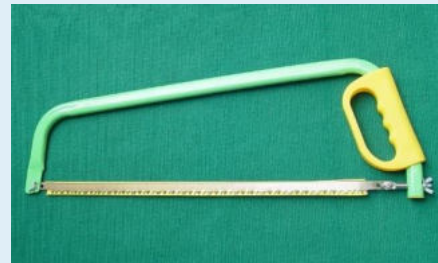

High Quality Bow Saw

Size: 18" 21" 24" 30"

- Steel pipe, baking finish.
- Saw blade made of high Quality Mn steel
- Sharped teeth for 2 sides
- Plastic Hand Guards