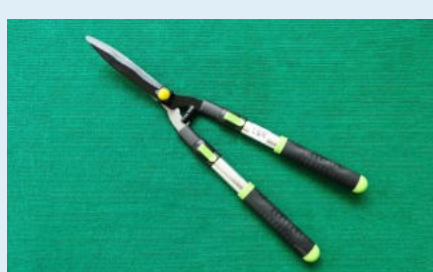

Adjust Hedge Shear

Size: 25"- 33" (640-830mm)

- Aluminum alloy with ABS Sleeve
- Soft Sponge Grips
- High Carbon Steel knife blade
- 12pcs/Qty G.W.:14kgs Meas: 66x29x40cm
- HS. Code: 8201600090

LS 661