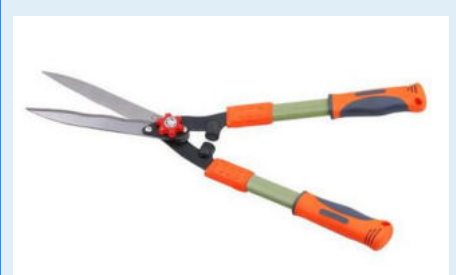

High Quality hedge Shear

Size: 20"

- Aluminum alloy pipe + soft rubber sleeve.
- High Carbon Steel knife blade
- 12pcs/Qty G.W.:14kgs Meas: 58x34x14cm

LS 659