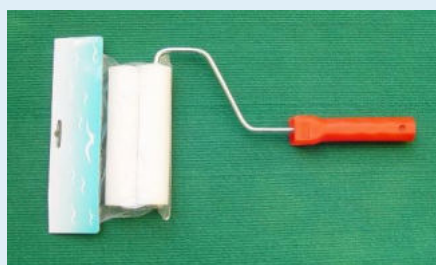

2 Pcs/set Paint Roller Brush

Size: 6" Paint Roller Brush,
6" Paint Roller

- 2 Pcs/set Paint Roller Brush
- Packing with plastic bag.
- Packing: 72set/Qty G.W.: 11 Kgs
  Meas: 58x47x342cm

LS 491