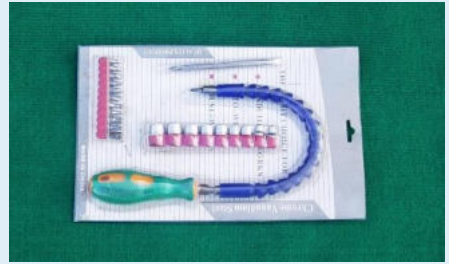

36 set/Qty Meas: 49x38x43cm

LS 1396

8 Pcs in One Screwdrivers

Size:

* 8 Pcs In One Screwdrivers with powerful Touch

* 8 Pcs/Set Screwdrivers for electrician

LS 1384

Universal Combination Screwdrivers